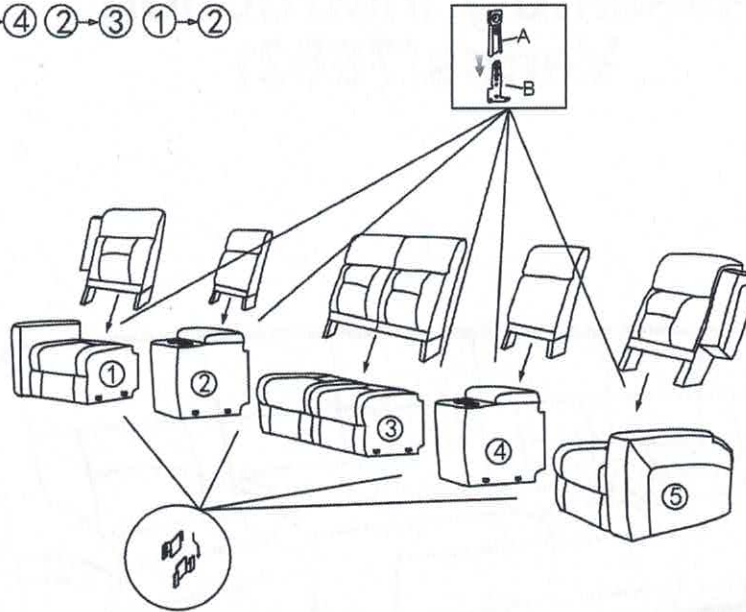

Assembly Instruction Venus(7882)

L1E+CT5+A2EE+CT5+R1E

Power packs

A		Transformer	2PCS
B		Power Line	2PCS
C		Y Cables	2PCS

BEFORE YOU START...

1. Choose a clean, level, spacious assembly area. Avoid hard surfaces that may damage the product.
2. Check and ensure that you have all required contents for complete assembly.
3. Always read the assembly instructions carefully before beginning assembly.
4. The packaging and contents can be a choking hazard, therefore keep out of reach of small children at all the times.

Step 1 Join sofa by seat connector and back connector

Step: ④→⑤ ③→④ ②→③ ①→②

Step 2 Connecting electrics

1. Connect the wire in front of console to the LHF&RHF Electric Recliner
2. Connect the wire in the back of console to LHF&RHF Electric Recliner

Step 3 assembly complete

This appliance is not intended for use by persons (including children) with reduced physical, sensory or mental capabilities, or lack of experience and knowledge, unless they have been given supervision or instruction concerning the use of the appliance by a person responsible for their safety. Children should be supervised to ensure that they do not play with the appliance.