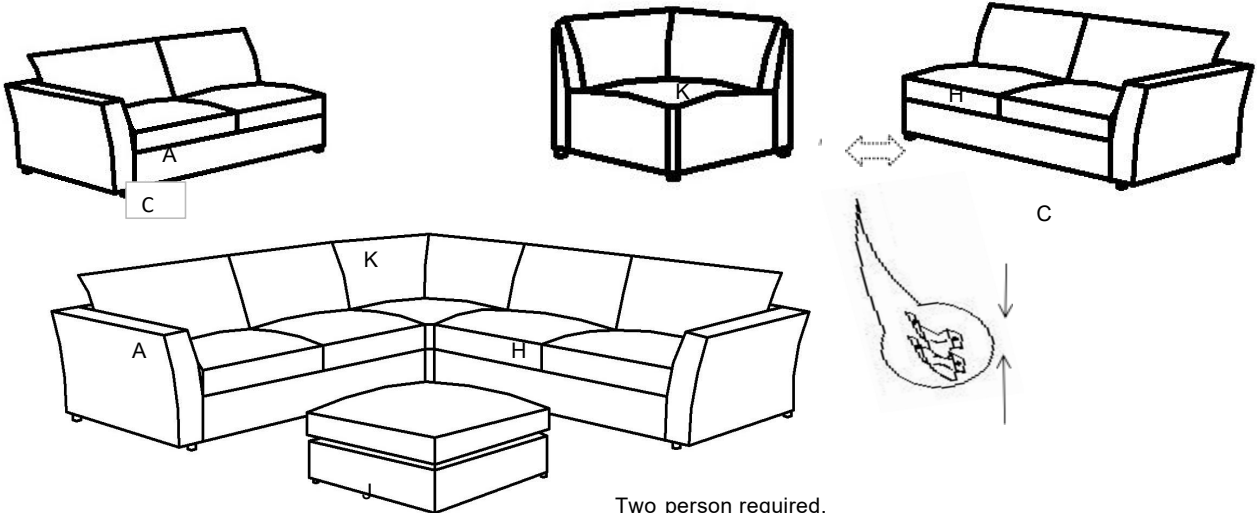

ASSEMBLY INSTRUCTION

Item code-ST CKAIR (F9725)

Imported by JCI Global

Building 3 West 605 Zillmere RD Aspley QLD-4035

Box 1	A , 1 pc L2.5S	B, 0 pcs Pillow	C, 4 pcs Wooden leg	D,4 pcs Plastic washer	E,1 pcs Center leg	F, 8 pcs Bolt	G, 1 pc Allen key
Box 2	H , 1 pc R2.5S	B, 0 pcs Pillow	C, 4 pcs Wooden leg	D,4 pcs Plastic washer	E,1 pcs Center leg	F, 8 pcs Bolt	G, 1 pc Allen key
Box 3	K , 1 pc Corner		C, 4 pcs Wooden leg	D,2 pcs Plastic washer	E, 1 pc Center leg	F, 8 pcs Bolt	G, 1 pc Allen key
Box 4	J , 1 pc Ottoman		C, 4 pcs Wooden leg	D,2 pcs Plastic washer		F, 8 pcs Bolt	G, 1 pc Allen key

Two person required.