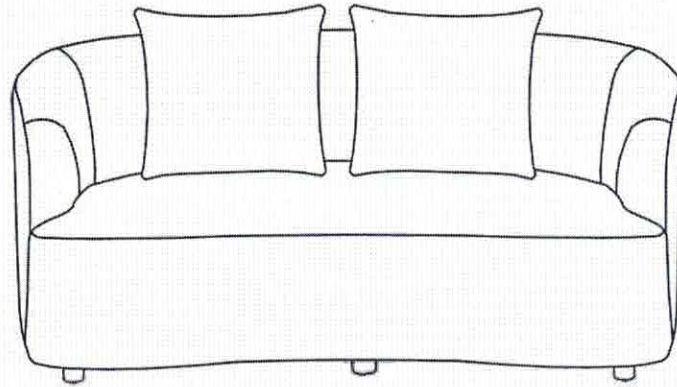

Warehouse Furniture Clearance
ITEM CODE- Santorini(S-7350)
Building 3 West 605 Zillmere Rd Aspley QLD 4035

BEFORE YOU START---

1. Always read the assembly instructions carefully before beginning assembly.
2. The packaging and contents can be a choking hazard, therefore keep out of reach of small children at all the times

STEP 1

STEP 2