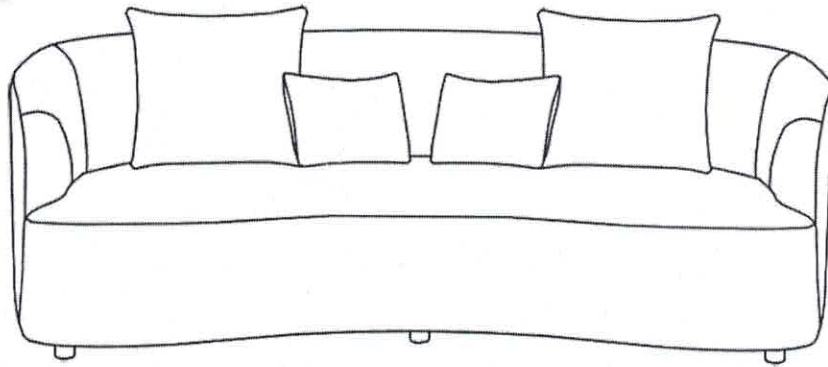

Warehouse Furniture Clearance
ITEM CODE-Santorini(S-7350)
Building 3 West 605 Zillmere Rd Aspley QLD 4035

BEFORE YOU START...

1. Always read the assembly instructions carefully before beginning assembly.
2. The packaging and contents can be a choking hazard, therefore keep out of reach of small children at all the times

STEP 1

STEP 2