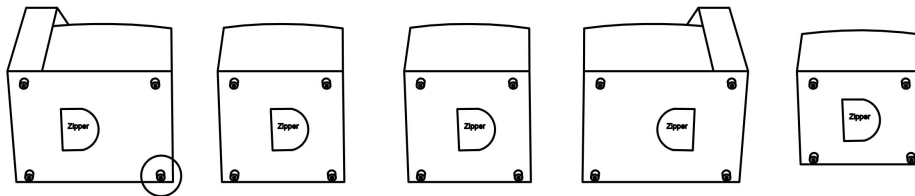

## ASSEMBLY INSTRUCTION

Item code-ROME 23070

Imported by JCI Global  
Building 3 West 605 Zillmere Rd Aspley QLD 4035

LHF1S+1S ARMLESS+1S ARMLESS+RHF 1S+OT

### BEFORE YOU START...

1. Choose a clean, level, spacious assembly area. Avoid hard surface that may damage the product.
2. Check and ensure that you have all required contents for complete assembly.
3. Always read the assembly instructions carefully before beginning assembly.
4. The packaging and contents can be a choking hazard, therefore keep out of reach of small children at all the times.

**Step 1 Turn to the bottom of the sofa. Take out the legs. Install the legs on the sofa.**

### PARTS LIST

Plastic Legs × 20