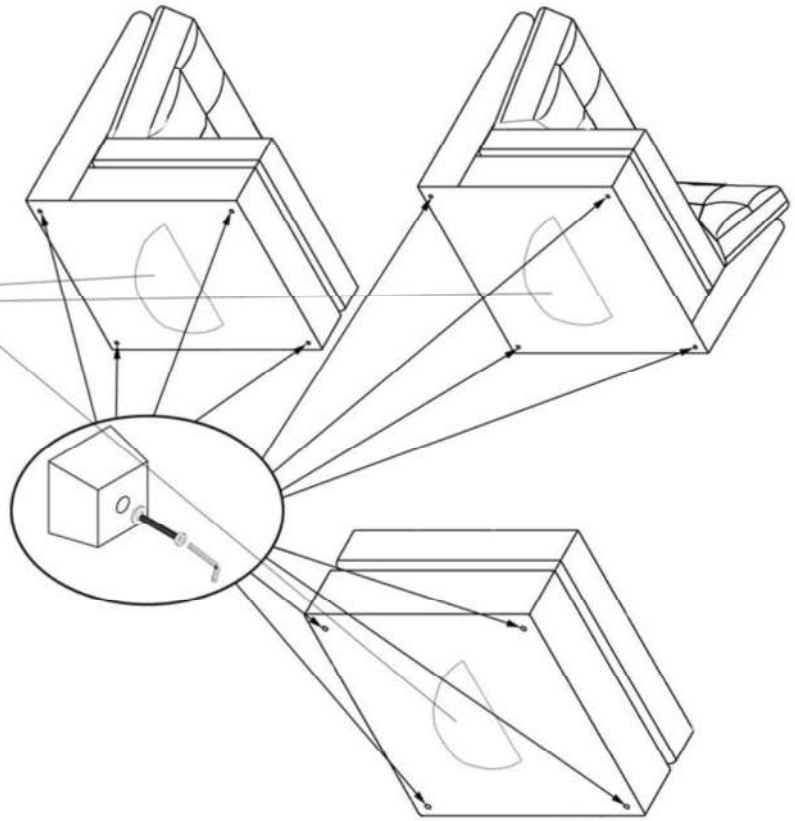

Warehouse Furniture Clearance

ITEM CODE- Nobu(S-6733D)

Building 3 West 605 Zillmere Rd Aspley QLD 4035

Hardware List

A		Feet	4PCS	B		Hexagon Key	1PCS
C		Washer	4PCS	D		Bolt	4PCS

PLEASE NOTE: PIECES REQUIRED FOR ASSEMBLY ARE LOCATED INSIDE THE DUST COVER UNDERNEATH SOFA

STEP 1 Attach feet

A		Feet	4PCS
C		Washer	4PCS
B		Hexagon Key	1PCS
D		Bolt	4PCS

STEP 2. Assembly complete