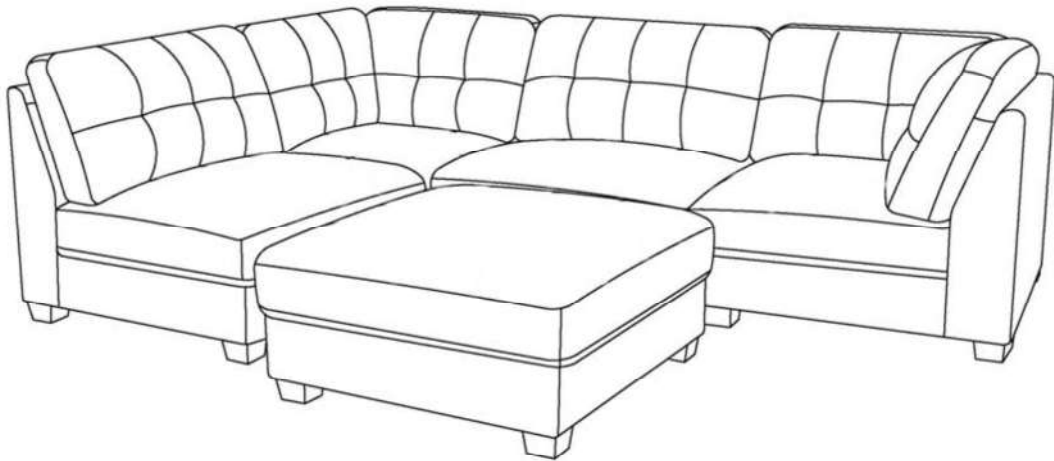

Warehouse Furniture Clearance

ITEM CODE- Nobu(S-6733D)

Building 3 West 605 Zillmere Rd Aspley QLD 4035

Hardware List

A		Feet	4PCS	B		Hexagon Key	1PCS
C		Washer	4PCS	D		Bolt	4PCS

PLEASE NOTE: PIECES REQUIRED FOR ASSEMBLY ARE LOCATED INSIDE THE DUST COVER UNDERNEATH SOFA