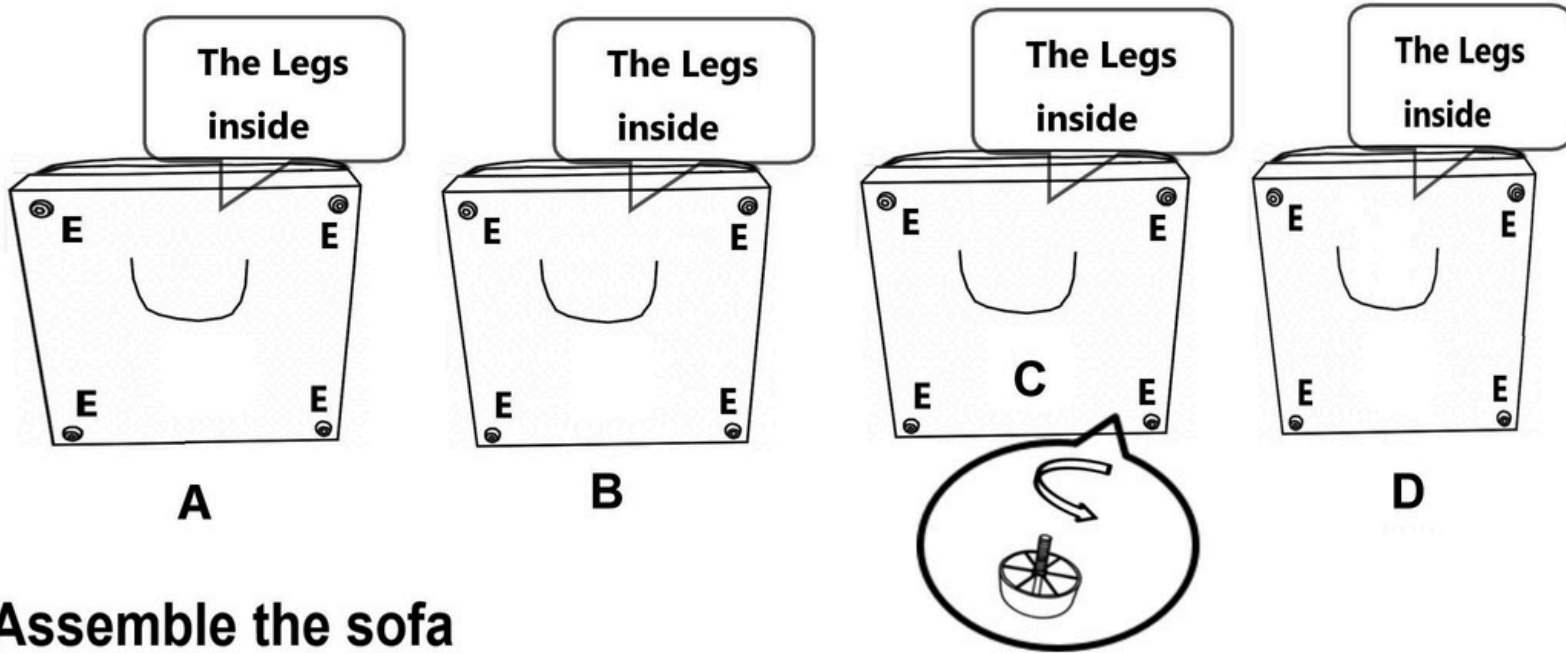

ASSEMBLY INSTRUCTIONS

Item # Newcastle 9247

ITEM	DESCRIPTION/PART	ITEM	DESCRIPTION/PART
A	 LHF 1P 1PC	B	 ARMLESS 2PCS
C	 WEDGE 1PC	D	 RHF 1P 1PC
E	 LEGS 20PCS		

Assemble the foot

Assemble the sofa