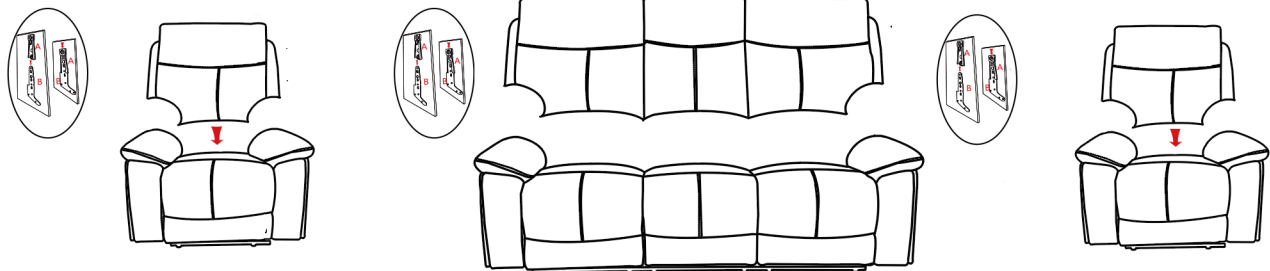

## Spare Parts List

Configuration	Transformer	Power Line
1E	1	1
3EE	2	2

## Step 1

Take out the electric parts from the bottom of the sofa, assemble them as right instruction. connect the line under recliner to the transformer directly.

## Step 2 Join sofa by back connector