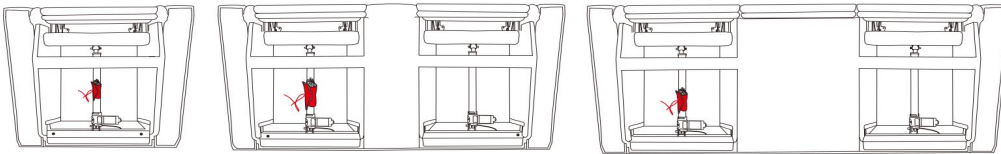

Step 1 Turn to the bottom of the sofa. Take out the plug