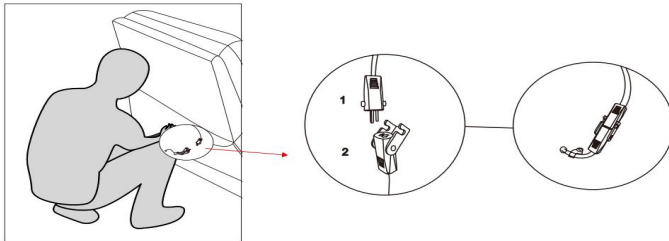

Step 2 connect the plug