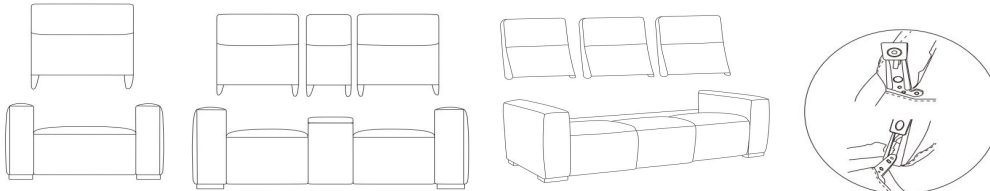

Step 3 Connect the backrest to the seat cushion as shown