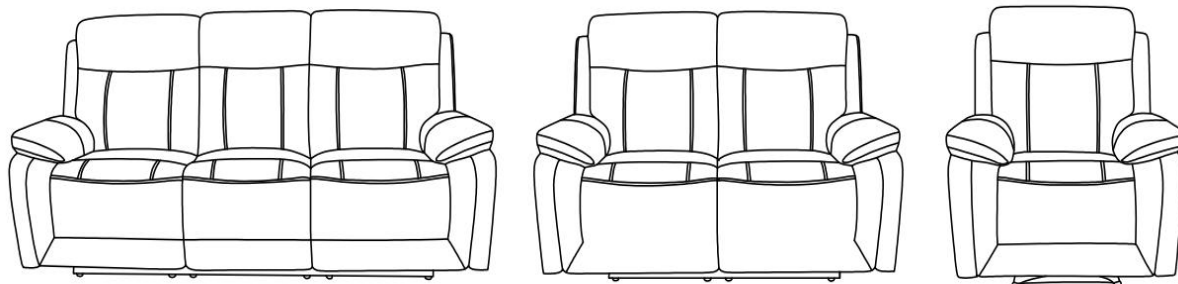

Assembly Instruction

Item Code -Maine (SK-F07291)

Imported by JCI Global

Building 3 west,605 Zillmere Rd,Aspley QLD 4035