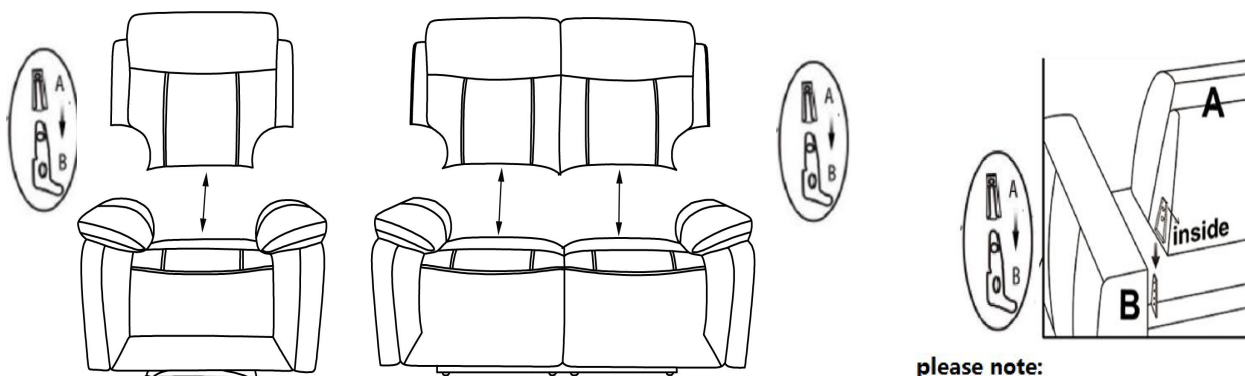

Assembly Instruction

Item Code -Maine (SK-F07291)

Imported by JCI Global

Building 3 west,605 Zillmere Rd,Aspley QLD 4035

BEFORE YOU START...

- 1.Chose a clean,level,spacious assembly area.Avoid hard surface that may damage the product.
- 2.Check and ensure that you have all required contents for complete assembly.
- 3.Always read the assembly instructions carefully before beginning assembly.
- 4.The packaging and contents can be a choking hazard, therefor keep out of reach of small children at all the times

Step 1 Join sofa by back connector

please note:
Bracket "B"(Located on the seat frame of the sofa) inserts into Bracket "A"(Located inside the back frame of the sofa)

This appliance is not intended for use by persons (including children) with reduced physical, sensory or mental capabilities, or lack of experience and knowledge, unless they have been given supervision or instruction concerning the use of the appliance by a person responsible for their safety. Children should be supervised to ensure that they do not play with the appliance.