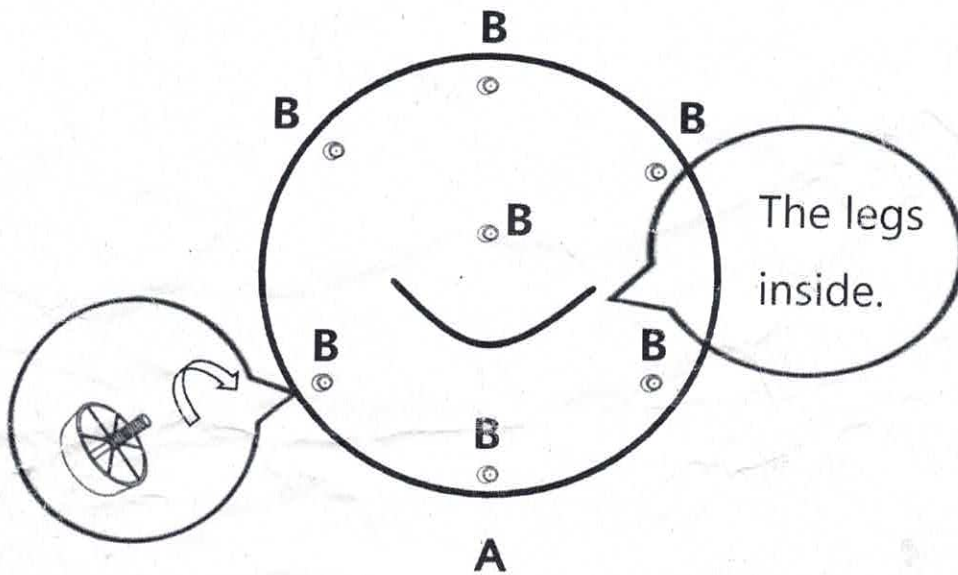

ASSEMBLY INSTRUCTION

ITEM CODE – Tuscany Day Bed F9248

ITEM	DESCRIPTION/PART	ITEM	DESCRIPTION/PART
A	 Chair 1PC	B	 Plastic foot 7 PCS

Assemble the foot

Two person required.